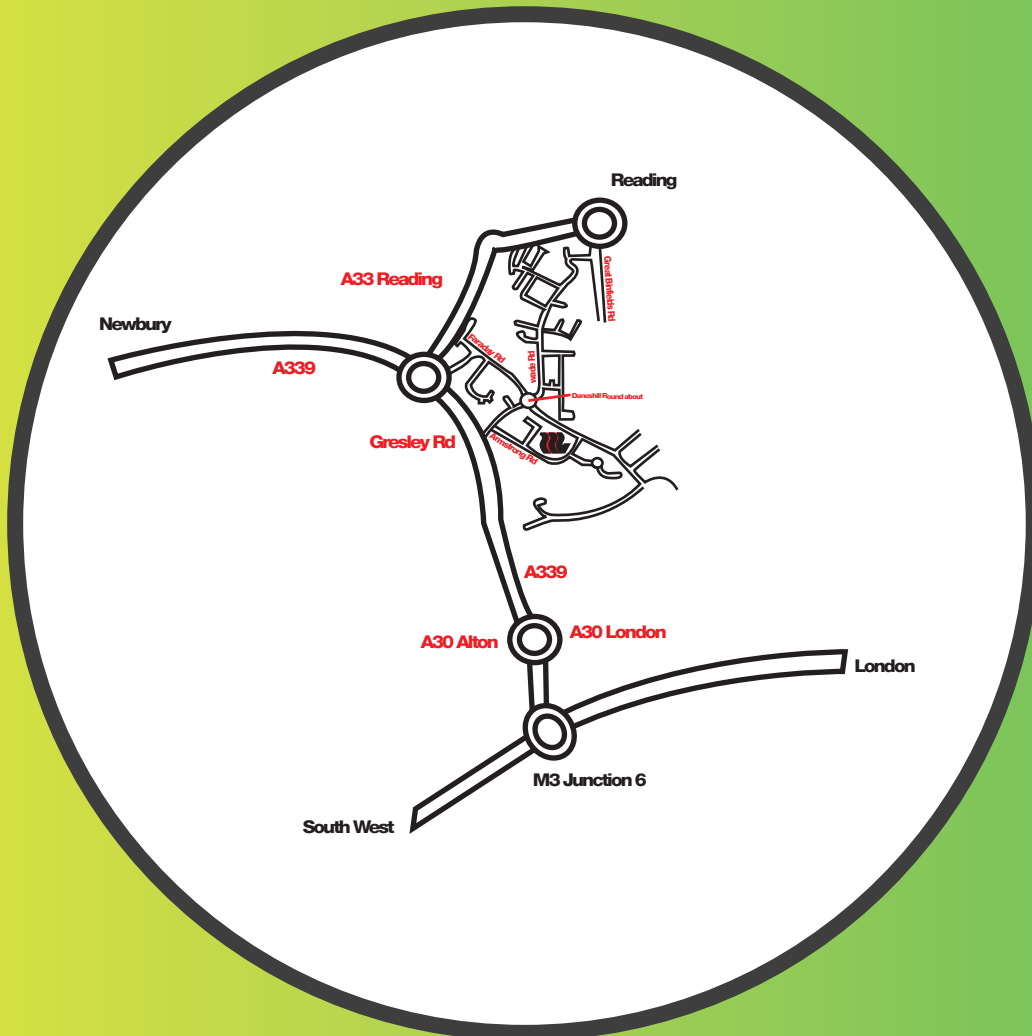

HOW TO FIND US

Vectair System Ltd. Unit 3, Trident Centre, Armstrong Road, Basingstoke, Hampshire, RG24 8NU, TEL: 01256 319 500, FAX: 01256 319 510, www.vectair.co.uk

FROM THE M4

1. Leave the M4 at Junction 11, then at roundabout take the 1st exit onto the A33 (signposted Basingstoke)
2. At roundabout, take the 2nd exit onto the A33 (signposted Basingstoke)
3. At roundabout take the 2nd exit onto the A33 (signposted Basingstoke, Alton)
4. At roundabout take the 1st exit onto the A33 (signposted Basingstoke)
5. At Binfields roundabout, take the 2nd exit onto Great Binfields Road (signposted Old Basing)
6. At traffic signals turn right into Wade road
7. At Daneshill roundabout take the 2nd exit onto Gresley Road
8. Branch left, then turn left onto Armstrong Rd

FROM THE M3

1. Leave the M3 at Junction 6, then at the roundabout take the 2nd exit onto the M3 Spur (Signposted Basingstoke)
2. At Black Dam Roundabout take the 2nd exit onto the A339, Signpoasted Ring Road North, Newbury
3. Branch Left (signposted Daneshill, Old Basing)
4. At T- Junction turn right onto Gresley Rd
5. At Daneshill roundabout take the 4th exit onto Gresley Road
6. Branch left, then turn left onto Armstrong Rd